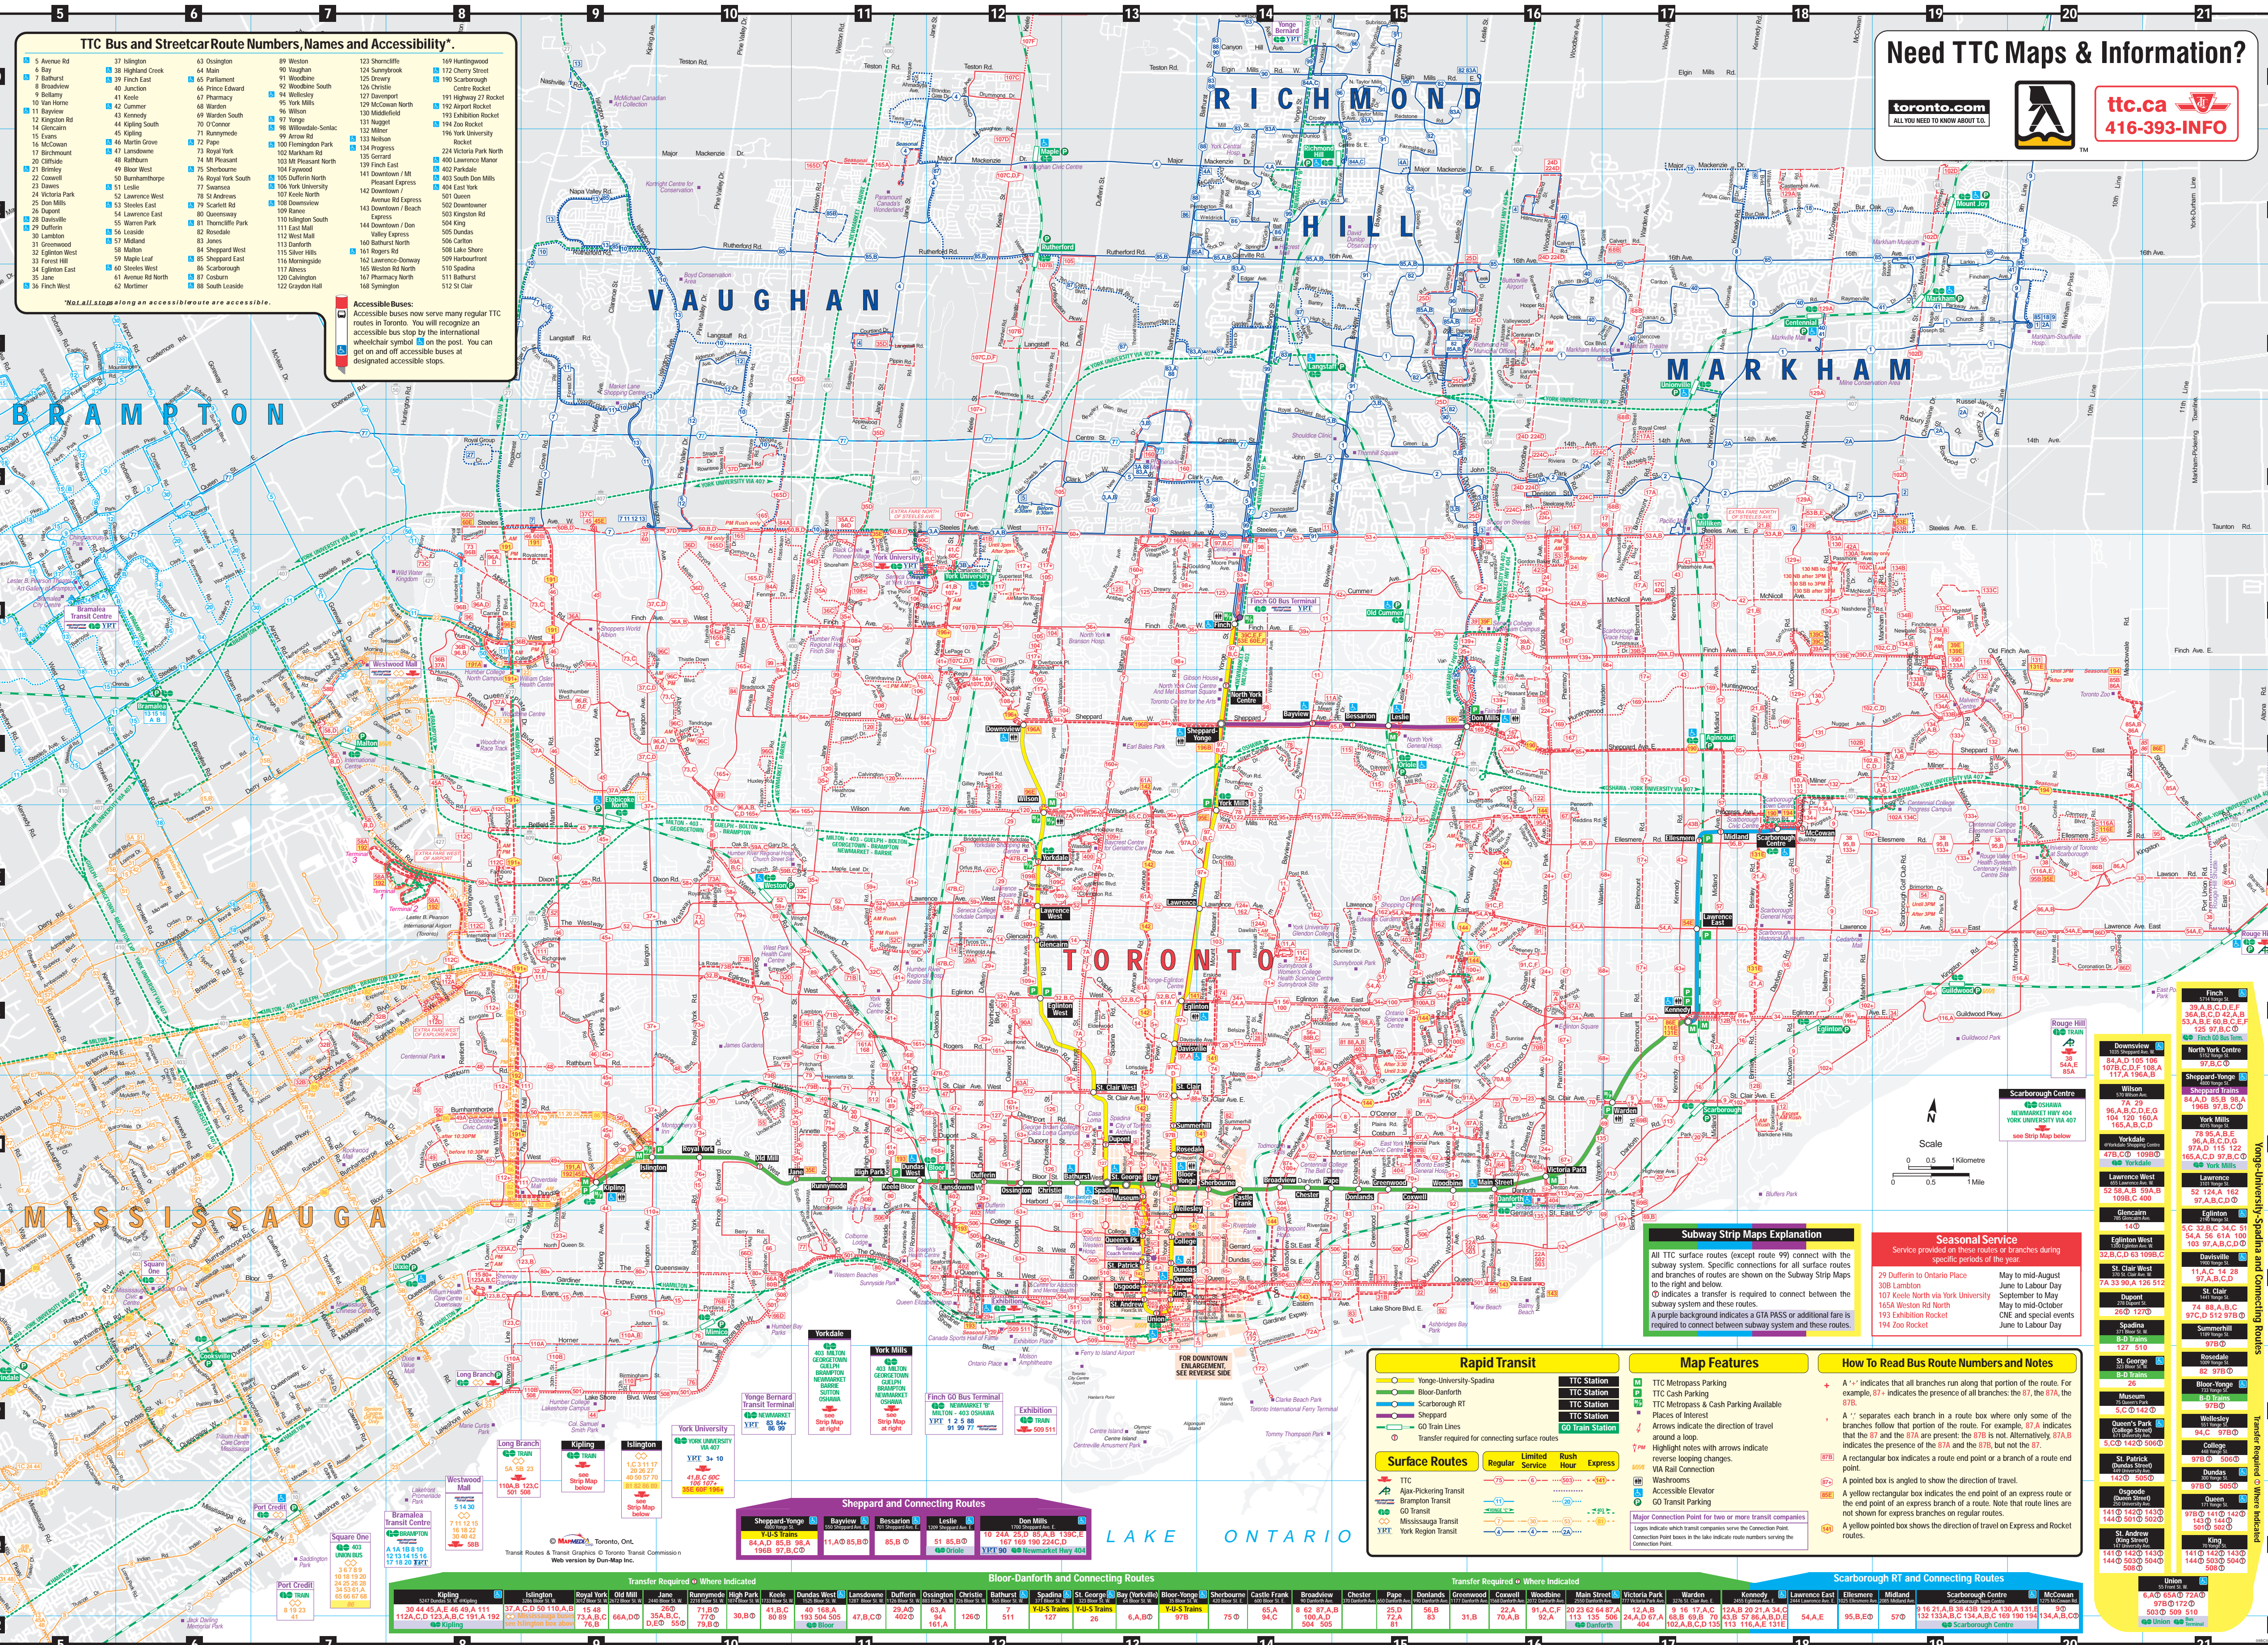

TTC Bus and Streetcar Route Numbers, Names and Accessibility. Table listing route numbers, names, and accessibility status for various routes across the city.

Subway Strip Maps Explanation. All TTC surface routes (except route 99) connect with the subway system. Specific connections for all surface routes and branches of routes are shown on the Subway Strip Maps to the right and below.

Seasonal Service. Service provided on these routes or branches during specific periods of the year. 29 Dufferin to Ontario Place, 107 Keele North via York University, 165A Weston Rd North, 193 Exhibition Rocket, 194 Zoo Rocket.

Rapid Transit. Legend for Rapid Transit lines: Yonge-University-Spadina, Bloor-Danforth, Scarborough RT, GO Train Lines.

Surface Routes. Legend for Surface Routes: Regular, Limited Service, Rush Hour, Express.

Sheppard and Connecting Routes. Table listing routes connecting Sheppard to other areas like Bayview, Bestion, Leslie, Don Mills, and Newmarket.

Scarborough RT and Connecting Routes. Table listing routes connecting Scarborough RT to other areas like Midland, Lawrence East, Eglinton, Midland, Mcowan.

Vertical list of route boxes for various TTC lines, including details on route numbers, branch names, and transfer information.