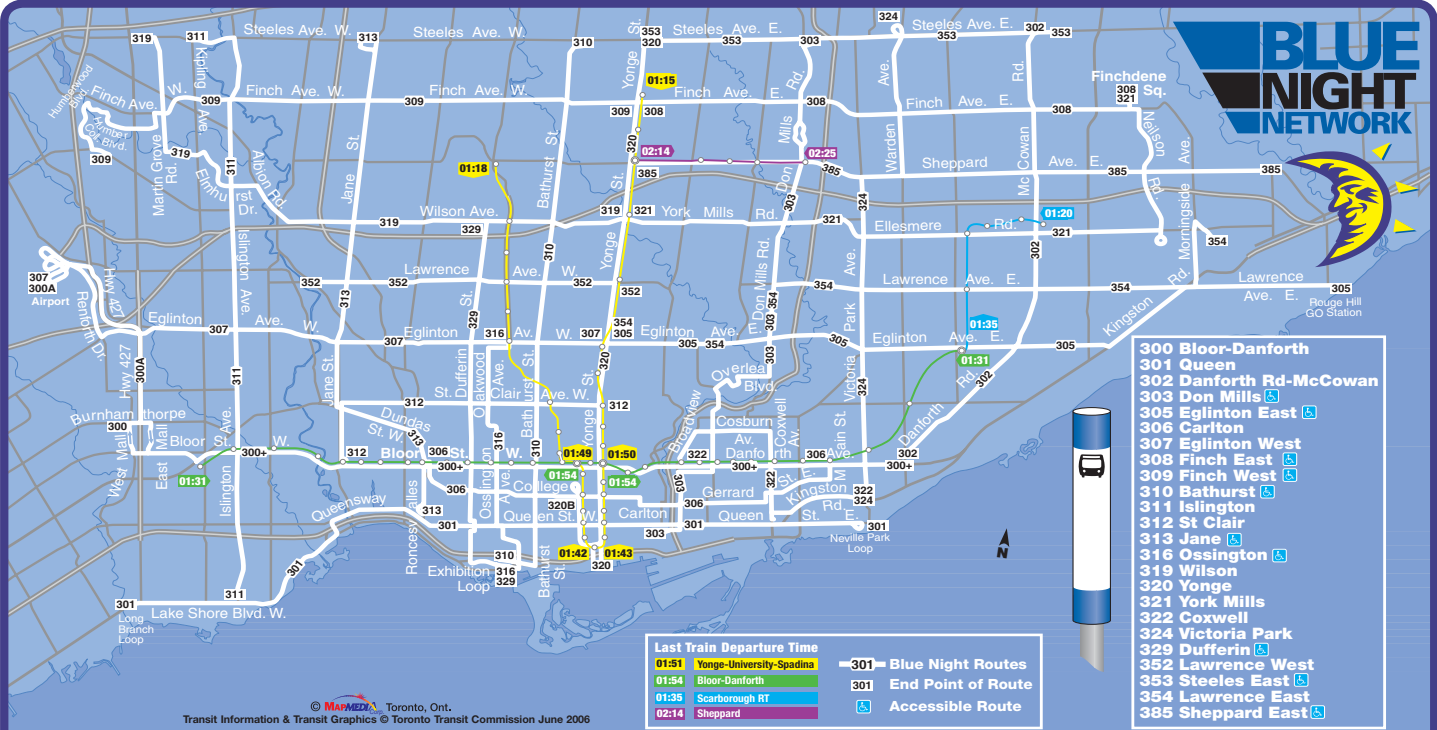

BLUE NIGHT NETWORK

- 300 Bloor-Danforth
- 301 Queen
- 302 Danforth Rd-McCowan
- 303 Don Mills
- 305 Eglinton East
- 306 Carlton
- 307 Eglinton West
- 308 Finch East
- 309 Finch West
- 310 Bathurst
- 311 Islington
- 312 St Clair
- 313 Jane
- 316 Ossington
- 319 Wilson
- 320 Yonge
- 321 York Mills
- 322 Coxwell
- 324 Victoria Park
- 329 Dufferin
- 352 Lawrence West
- 353 Steeles East
- 354 Lawrence East
- 385 Sheppard East

Last Train Departure Time

- 01:15 Yonge-University-Spadina
- 01:54 Bloor-Danforth
- 01:35 Scarborough RT
- 02:14 Sheppard

- Blue Night Routes
- 301** End Point of Route
- Accessible Route

© MapMEDA Toronto, Ont.
 Transit Information & Transit Graphics © Toronto Transit Commission June 2006

Blue Night transit stops are marked with reflective blue bands. Service, every 30 minutes or better, from approximately 1:30am to 5:00am. Subway/RT service begins approximately 6:00am on weekdays & Saturdays, 9:00am on Sundays, Holiday start times vary. Visit www.ttc.ca