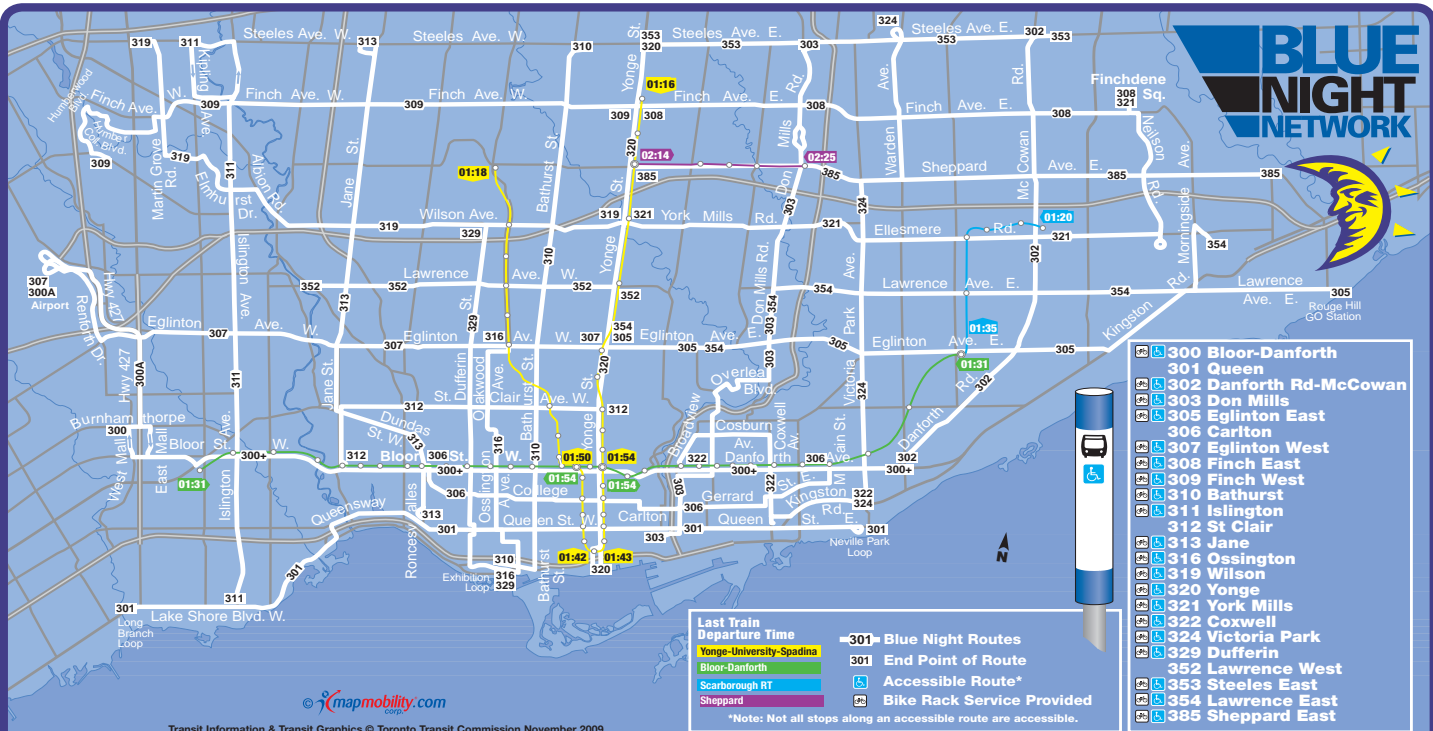

BLUE NIGHT NETWORK

Blue Night transit stops are marked with reflective blue bands. Service, every 30 minutes or better, from approximately 1:30am to 5:00am. Subway/RT service begins approximately 6:00am on weekdays & Saturdays, 9:00am on Sundays, Holiday start times vary. Visit www.ttc.ca